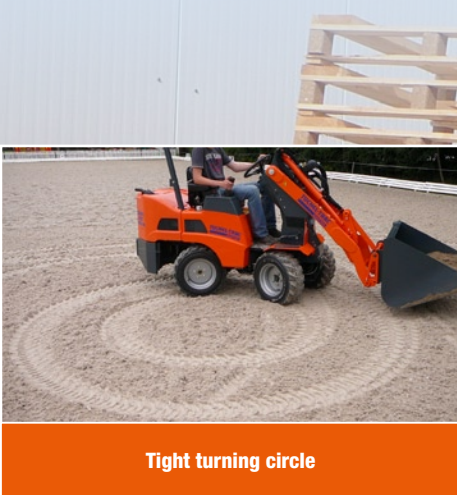

A class of its own.

A small machine for large jobs.

The **QUATTRO**® is the ideal machine for areas where larger machines are impractical, could cause too much damage or are too costly to operate. With this small, powerful, manoeuvrable and fast machine you can manage all jobs efficiently and economically. It fits through most doorways and can be used in many narrow access situations like gardens, pig or poultry sheds, stables and horse boxes.

- **non-articulated 4-wheel steering**
- **Highly stable**
- **All the power of a larger machine without the size limitations**
- **Easy to maintain**

Technical data	
Engine	3-cylinder Kubota diesel
Engine specifications	16,1 kW / 22 HP at 3200 rpm
Traction drive	Hydrostatic all-wheel drive (incl. automotive steering)
Extra hydraulics	27 l/min 180 bar
Hydraulic oil cooler	standard
Driving speed	up to 12 km/h / 7.5 mph
Weight	1.087 kg
Dimensions	910 mm x 2410 mm, height 1950 mm
Standard tyres	23 x 8.50-12
Field-/Lawn tyres	23 x 10.50-12
Turning circle	Inner radius: 625 mm (inside with EM tyres)
Lifting height	2.4 m / 8'
Lifting capacity	820 kg
Tipping-load	635 kg
Shear force	1023 daN
Roll-bar	4-post, standard

Measurements and weights are approx. and non-binding.