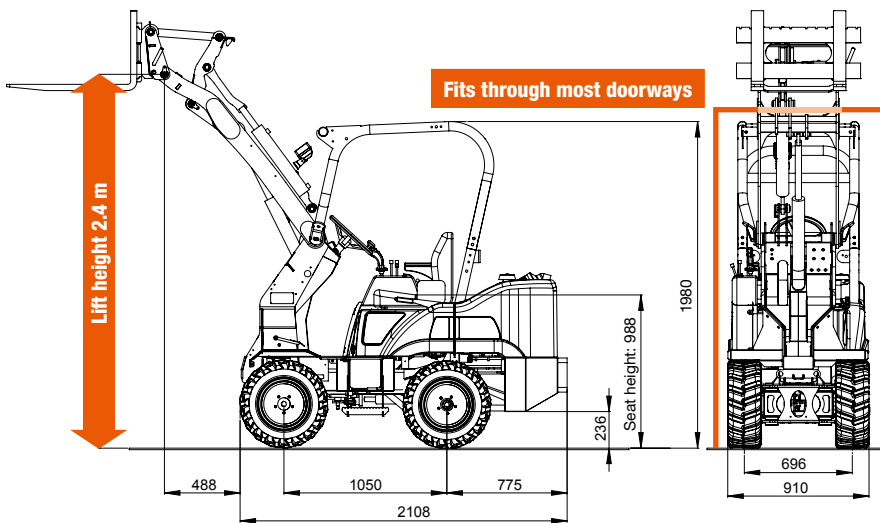

Maximum power for small spaces.

The ideal tool for your premises and for areas with difficult access.

The **QUATTRO**® is an innovative and multi-purpose vehicle, incorporating immense power and flexibility with the smallest footprint. The combination of excellent manoeuvrability, optimum stability and a wide range of attachments make the QUATTRO a high performance all-purpose all-rounder.

TUCHEL-TRAC®

QUATTRO

Ideal for:

- Agriculture
- Pig and poultry farms
- Equestrian enterprises
- Gardening and Landscaping
- Building and Demolition work
- Dock work / loading containers
- Hire Centres
- Local Authorities and Cemeteries
- Garden Centres
- Caravan Sites
- Amusement Parks

Simple operation in tight spaces